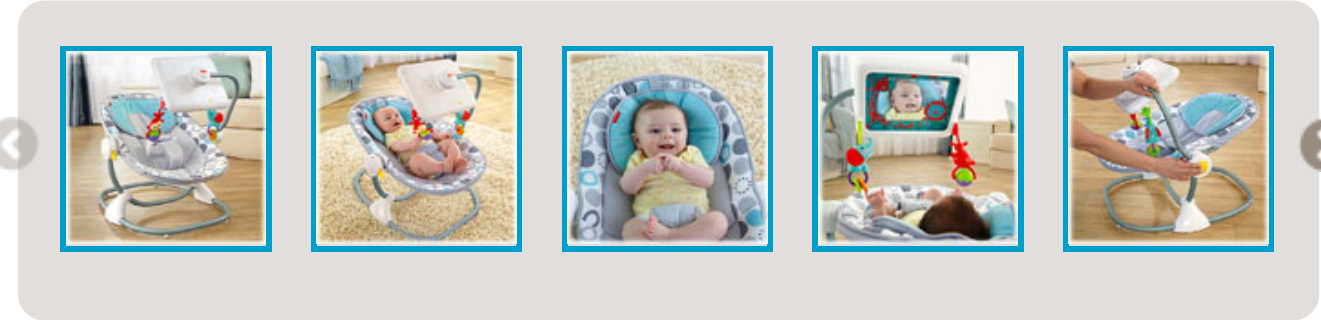

Others also viewed...

Laugh & Learn™
Apptivity™ Creation
Center

Infant-to-Toddler Rocker

Go Wild™ Jumperoo™

Rainforest Friends
Jumperoo™

It's a grow-with-me seat for baby that's soothing, entertaining, and has a touch of technology, too. For newborns, it's a deep, comfy seat that reclines to three different positions and has a soft head support. The removable toy bar adjusts to three different positions, with dangling activity toys always within reach and a large mirror reflecting baby's smiling face – because everybody knows baby is very entertaining to watch! If you insert and lock your iPad® into the mirror's case, the visual display provides another way to stimulate and engage baby while protecting your device from baby's sticky fingers and preventing unintentional navigating to other apps . Download our free apps for your iPad created especially for use with this product (iPad® device not included). Apps for the youngest baby feature soft, soothing sounds and nature scenes, black-and-white images and high-contrast patterns that help develop eye-tracking skills. As baby gets older, age-appropriate apps introduce letters, numbers and more through sing-along songs, sounds and friendly characters. Visual content in the apps times out after 10-12 minutes, ending on the home screen, to help you keep track of how long your child is viewing the interactive media.